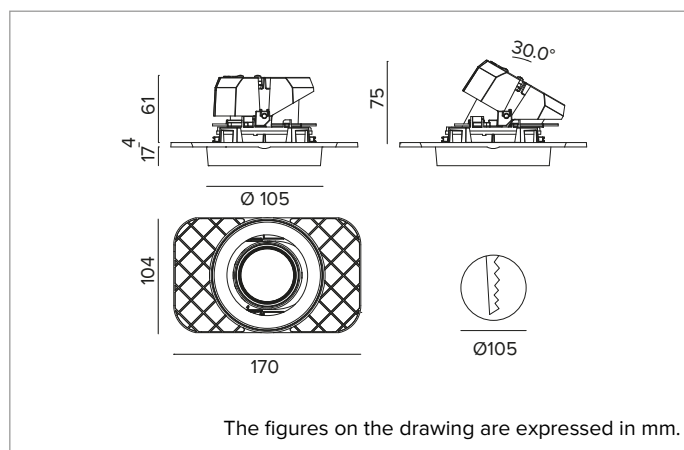

1T8721ELTR | CTEVO ARCHITECTURAL 105

Adjustable recessed LED projector in a trimless version

		3500K	H(m)	D(m)	E _{max} (lx)	
		Ra90			31°	
		Fixture Power	20W	1	0.56	5795
		Source Flux	2356lm	2	1.12	1449
		Fixture Flux	1821lm	3	1.67	644
		Efficacy	91lm/W	4	2.23	362
TS1306	I _{max} =2459cd/klm	I _{max}	5795cd	5	2.79	232

Optic: REFLECTOR

Beam angles: FL

Optical efficiency: 77%

Fixture flux: 1821lm

Luminous efficacy: 91lm/W

Photobiological safety: Compliant with RG1 low risk group

MECHANICAL CHARACTERISTICS

Die-cast white painted anodised aluminium body and dissipator. White colour cover. The optical unit can be adjusted up to 30° on the vertical plane with a mechanical beam locking system and a graduated scale, and 358° on the horizontal plane. Trimless version with a load-bearing element for installation and finishing in plasterboard.

Colour and finish: Plaster white

Weight: 0.61Kg

Version: TRIMLESS

Degree of protection: IP20 for recessed part

Degree of protection: IP40 for exposed part

ELECTRICAL CHARACTERISTICS

Integrated electronic ON-OFF driver.