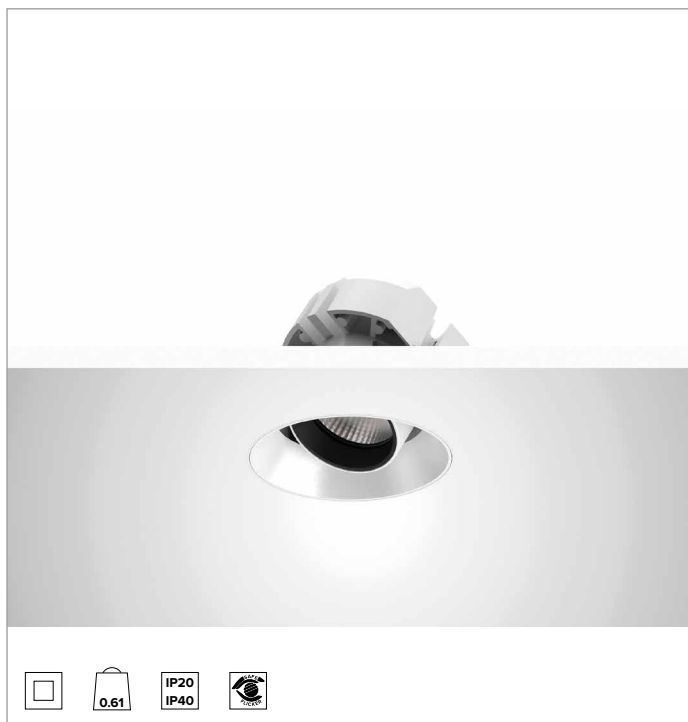

1T8721ELTR | CTEVO ARCHITECTURAL 105

Adjustable recessed LED projector in a trimless version

		3500K	H(m)	D(m)	E _{max} (lx)	
		Ra90			31°	
		Fixture Power	20W	1	0.56	5795
		Source Flux	2356lm	2	1.12	1449
		Fixture Flux	1821lm	3	1.67	644
		Efficacy	91lm/W	4	2.23	362
TS1306	I _{max} =2459cd/klm	I _{max}	5795cd	5	2.79	232

CCT nominal: 3500K

Lifetime (L80/B10): >50000h tq +25°C

ILLUMINOTECHNICAL CHARACTERISTICS

FL - precision optics with a black silicone cut off ring. Version with a convex faceted highly reflective anodised aluminium reflector and a holographic diffusion filter. UGR<19 (EN 12464-1).

Optic: REFLECTOR

Beam angles: FL

Optical efficiency: 77%

Fixture flux: 1821lm

Luminous efficacy: 91lm/W

Photobiological safety: Compliant with RG1 low risk group

MECHANICAL CHARACTERISTICS

Die-cast white painted anodised aluminium body and dissipator. White colour cover. The optical unit can be adjusted up to 30° on the vertical plane with a mechanical beam locking system and a graduated scale, and 358° on the horizontal plane. Trimless version with a load-bearing element for installation and finishing in plasterboard.

Colour and finish: Plaster white

Weight: 0.61Kg

Version: TRIMLESS

Degree of protection: IP20 for recessed part

Degree of protection: IP40 for exposed part

ELECTRICAL CHARACTERISTICS

Integrated electronic ON-OFF driver.